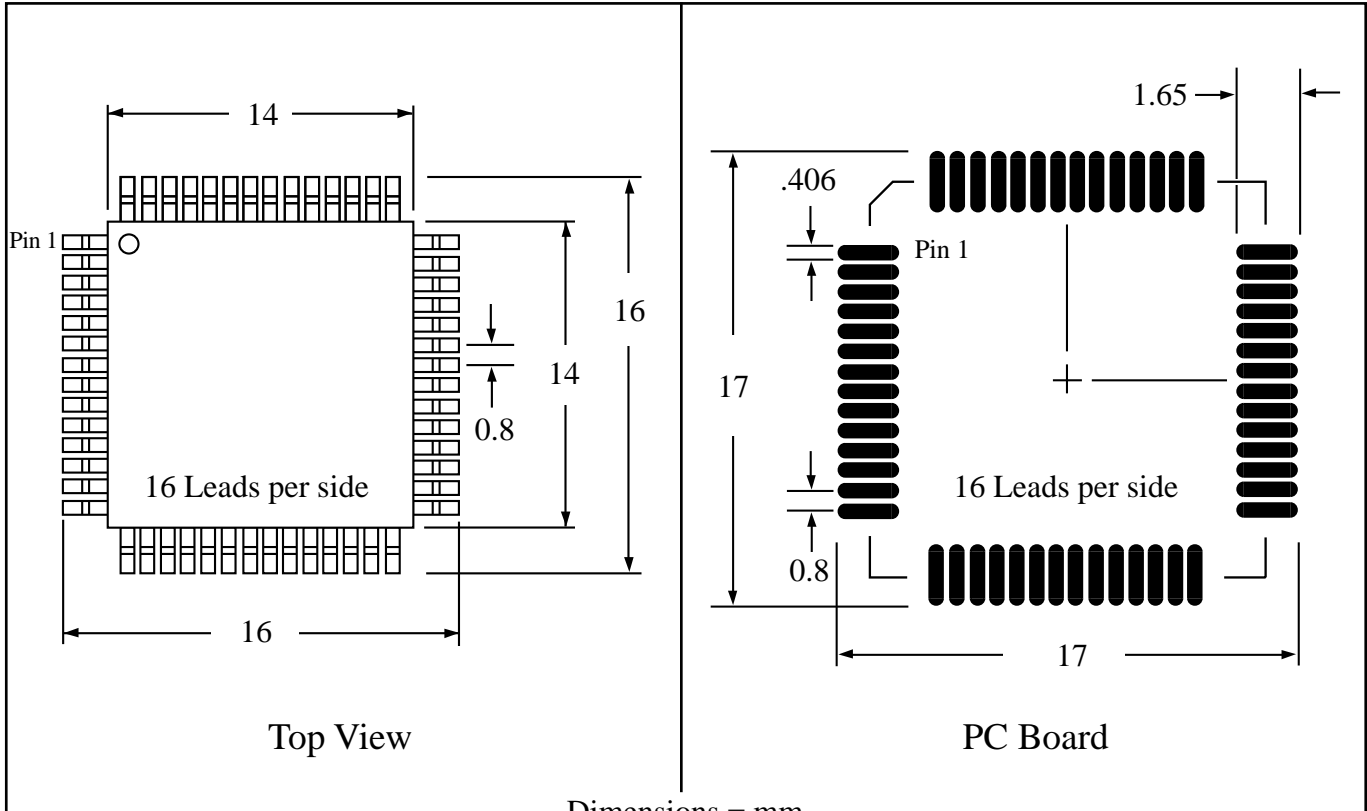

Part # **TQFP64T30-2.0**
 Leads **64** Pitch **0.8mm**
 Body Size **14mmSQ**

Dwg TQ64P8.pdf

TopLineTM
 Tel 1-714-898-3830
 info@toplinedummy.com

Dimensions = mm