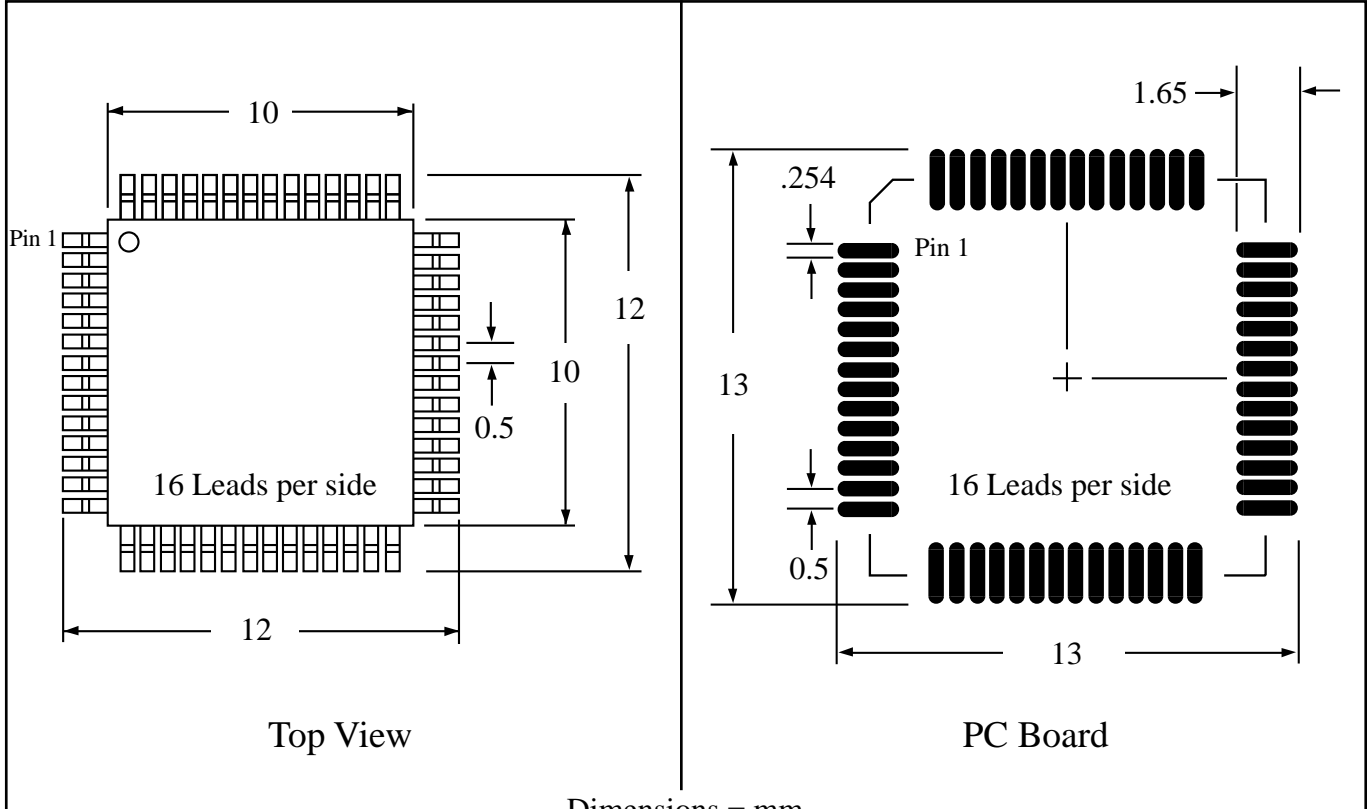

Part # **TQFP64T19.7-2.0**
 Leads **64** Pitch **0.5mm**
 Body Size **10mmSQ**

Dwg TQ64P5.pdf

TopLine™
 Tel 1-714-898-3830
 info@toplinedummy.com

Dimensions = mm