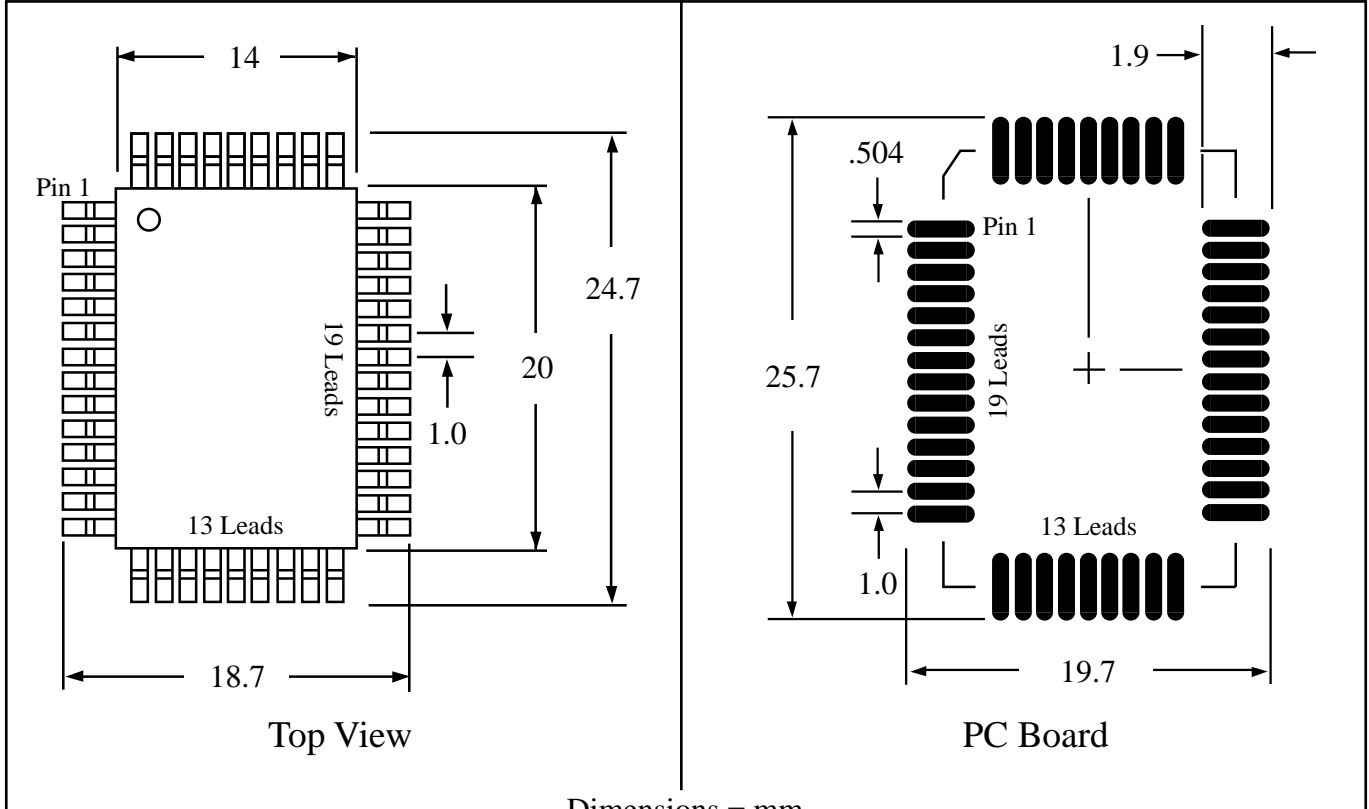

Part # **QFP64T40-4.7**
 Leads **64** Pitch **1.0mm**
 Body Size **14mm x 2.0mm**

TopLineTM
 Tel 1-714-898-3830
 info@toplinedummy.com

Dwg Q64P147.pdf

Dimensions = mm