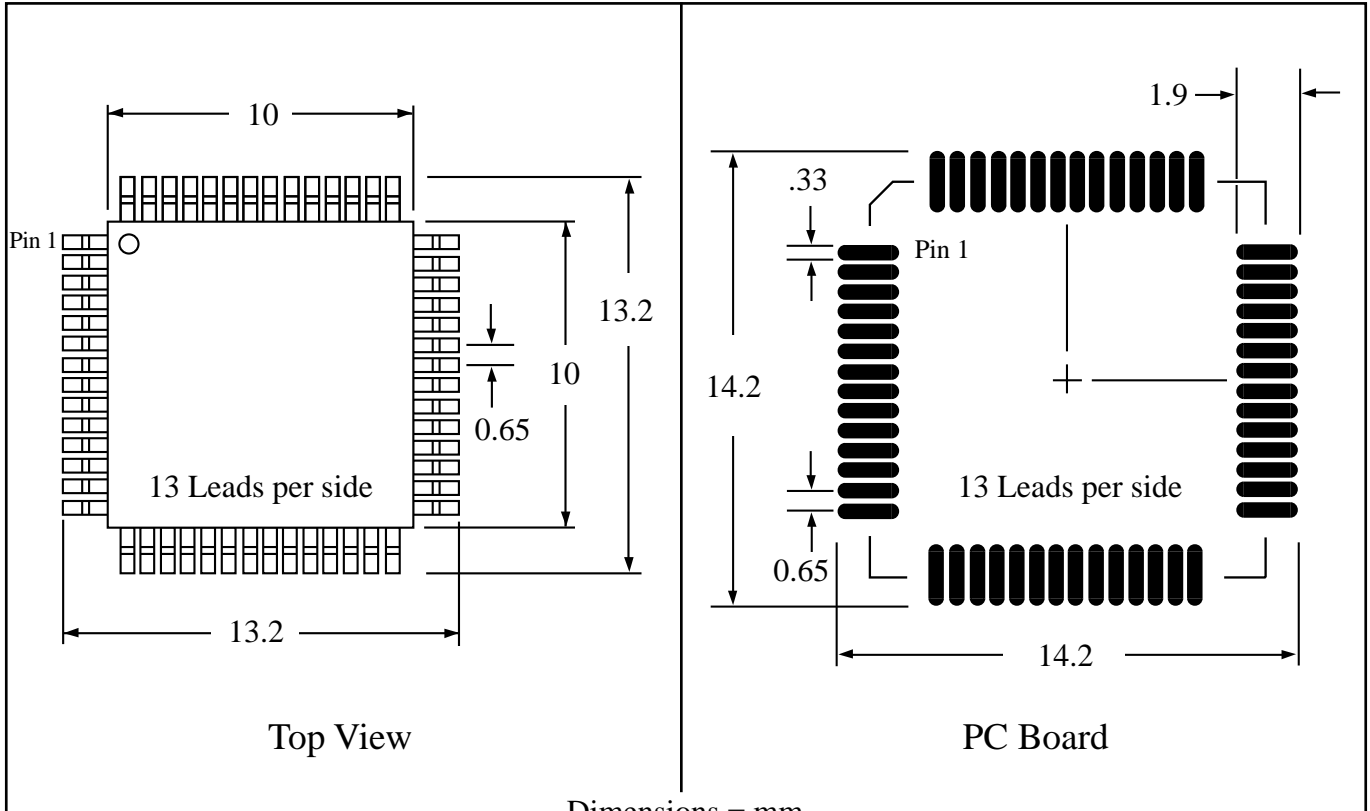

Part # **QFP52T25-3.2**
 Leads **52** Pitch **0.65mm**
 Body Size **10mmSQ**

TopLineTM
 Tel 1-714-898-3830
 info@toplinedummy.com

Dwg Q52P632.pdf

Dimensions = mm