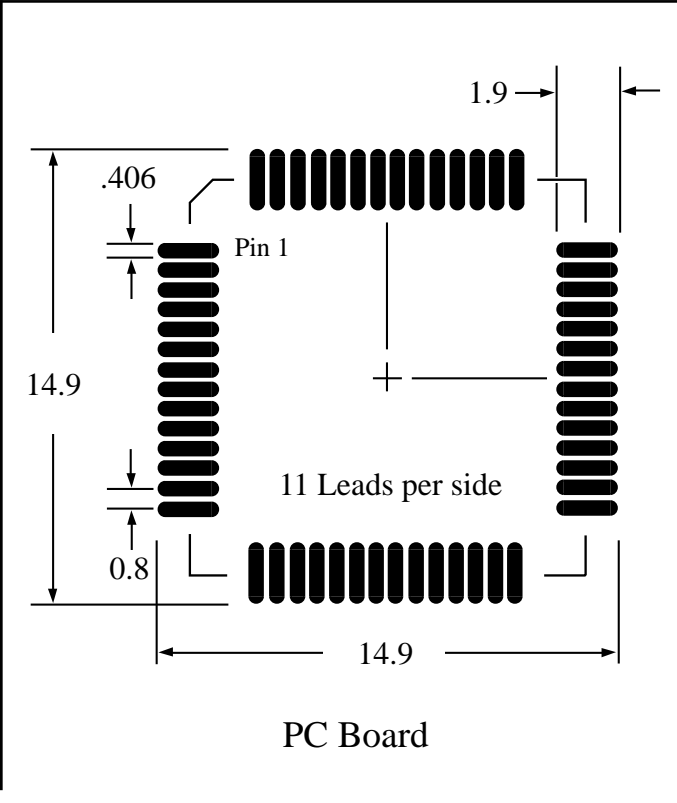

Part # **QFP44T30-3.9**
 Leads **44** Pitch **0.8mm**
 Body Size **10mmSQ**

Dwg Q44P839.pdf

TopLineTM

Tel 1-714-898-3830

info@toplinedummy.com

Dimensions = mm