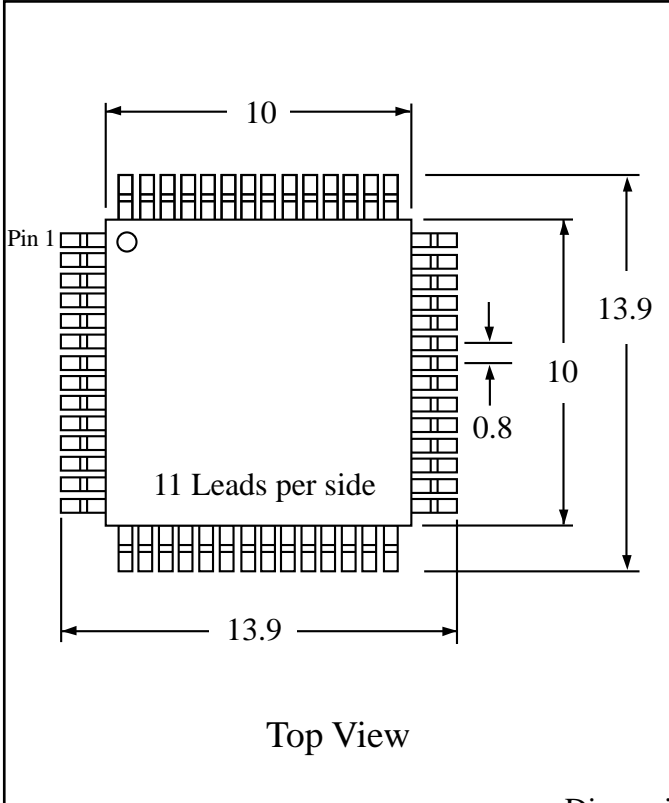

Part # **QFP44T30-3.9**
 Leads **44** Pitch **0.8mm**
 Body Size **10mmSQ**

Dwg Q44P839.pdf

TopLineTM

Tel 1-714-898-3830

info@toplinedummy.com

Dimensions = mm