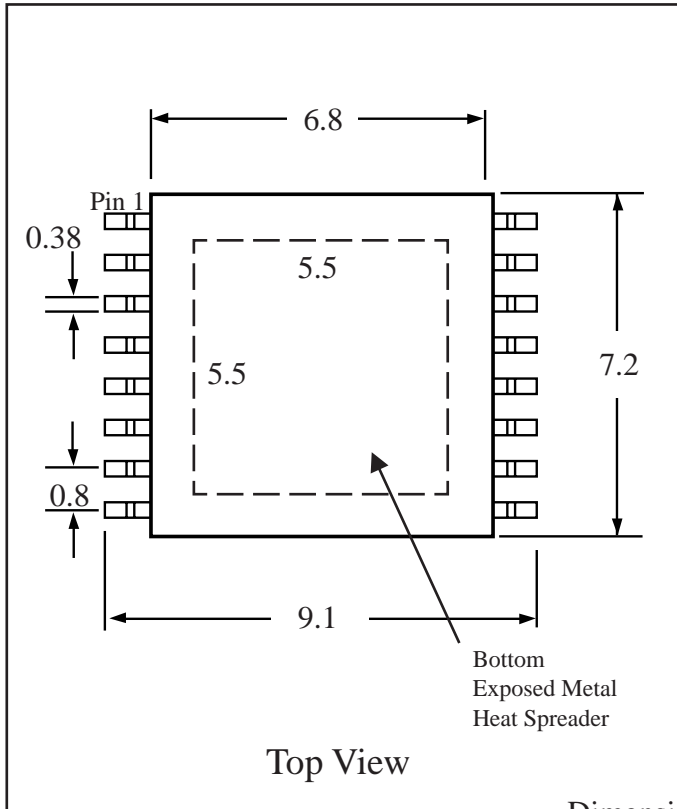

Part # PFP16-F

Leads 16 Pitch 0.8mm

Body Size 6.8 x 7.2mm

Lead Free Nickel Palladium Leads

Tel 1-714-898-3830

info@topline.tv

Dimensions = mm