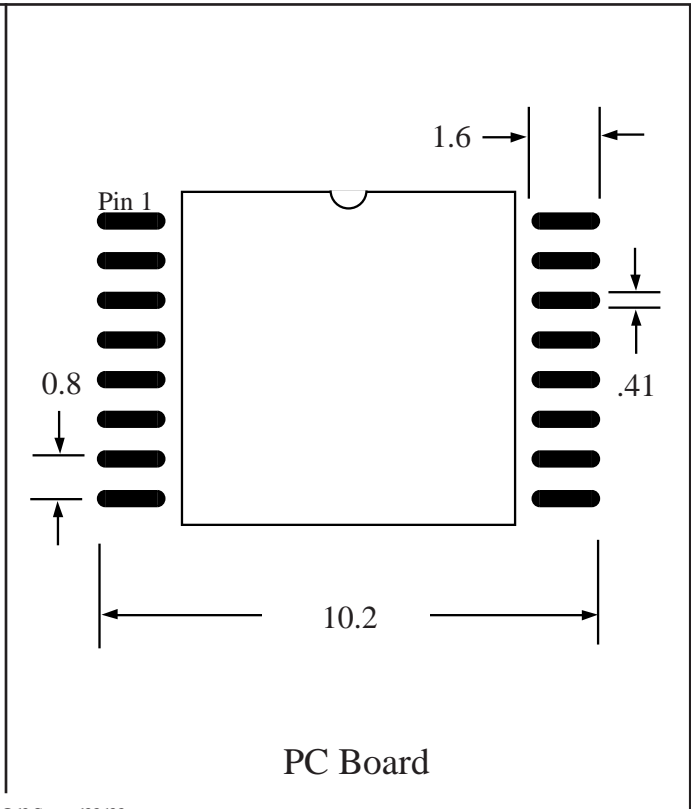

Part # PFP16-F

Leads 16 Pitch 0.8mm

Body Size 6.8 x 7.2mm

Lead Free Nickel Palladium Leads

Tel 1-714-898-3830

info@topline.tv

Dimensions = mm