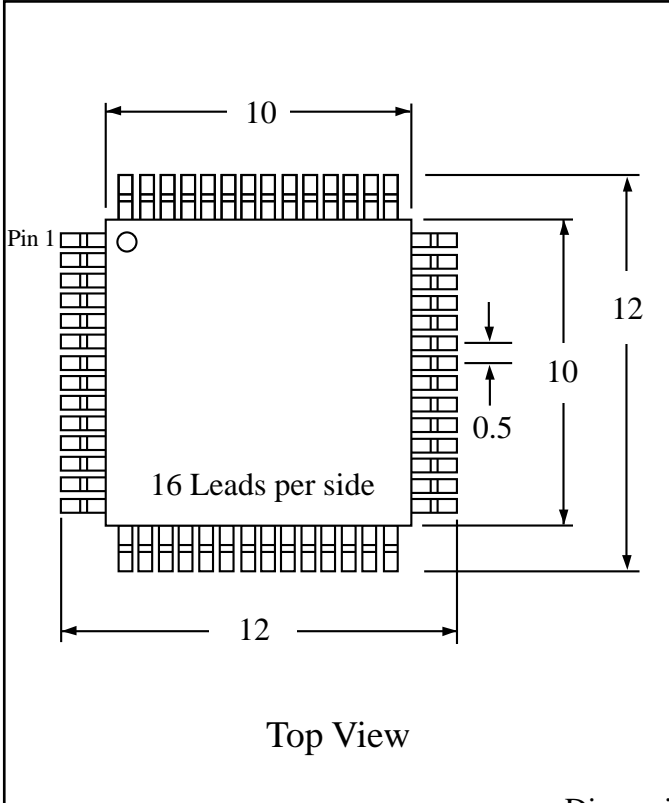

Part # **LQFP64T19.7-2.0**  
 Leads **64** Pitch **0.5mm**  
 Body Size **10mmSQ**

Dwg LQ64P5.pdf

**TopLine**<sup>TM</sup>

Tel 1-714-898-3830

info@toplinedummy.com

Dimensions = mm