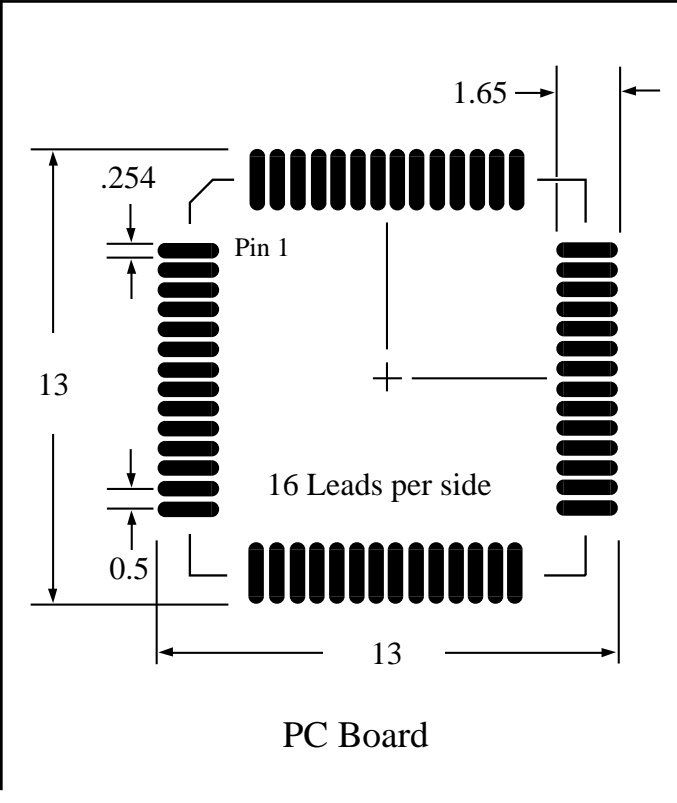

Part # **LQFP64T19.7-2.0**  
 Leads **64** Pitch **0.5mm**  
 Body Size **10mmSQ**

Dwg LQ64P5.pdf

**TopLine**<sup>TM</sup>

Tel 1-714-898-3830

info@toplinedummy.com

Dimensions = mm