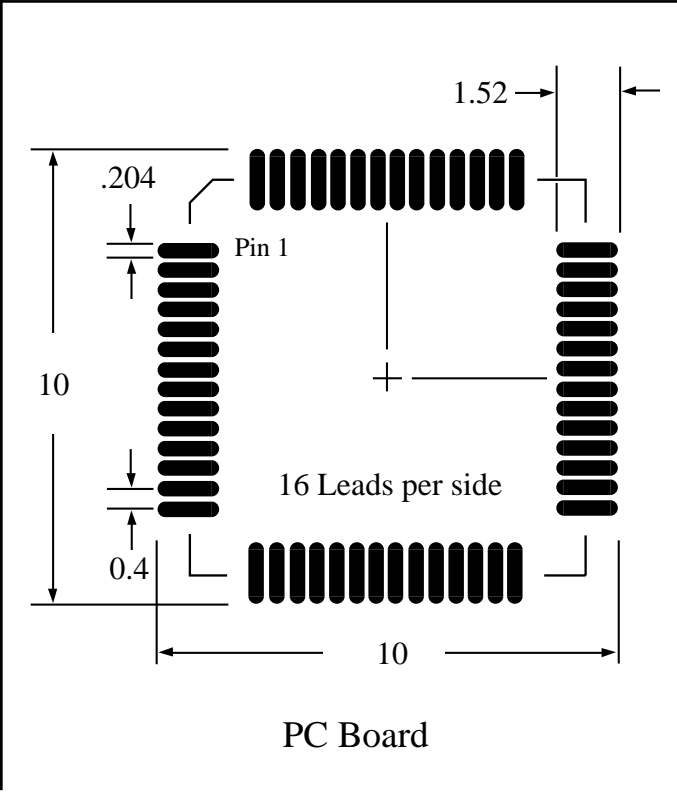

Part # **LQFP64T15.7-2.0**
 Leads **64** Pitch **0.4mm**
 Body Size **7mmSQ**

Dwg LQ64P4.pdf

TopLineTM
 Tel 1-714-898-3830
 info@toplinedummy.com

Dimensions = mm