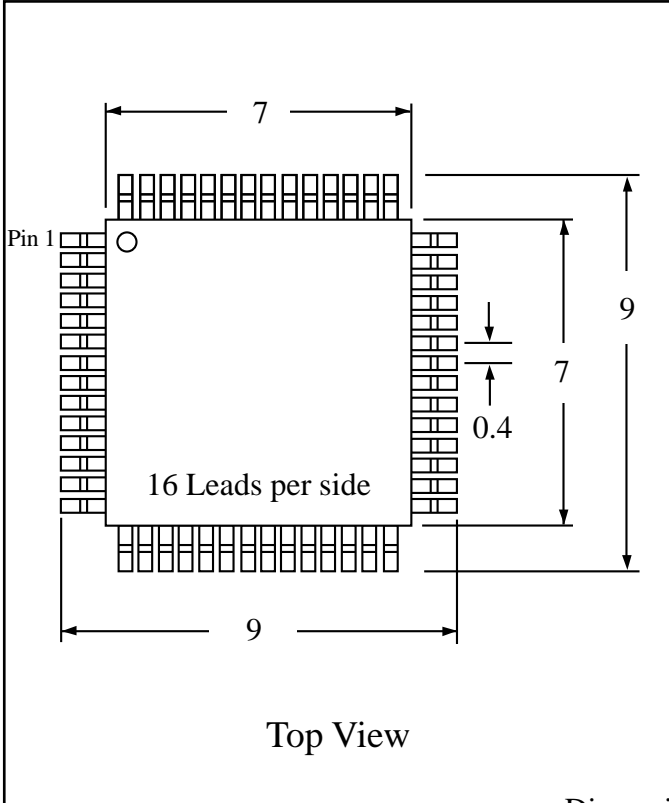

Part # **LQFP64T15.7-2.0**
 Leads **64** Pitch **0.4mm**
 Body Size **7mmSQ**

Dwg LQ64P4.pdf

TopLineTM
 Tel 1-714-898-3830
 info@toplinedummy.com

Dimensions = mm