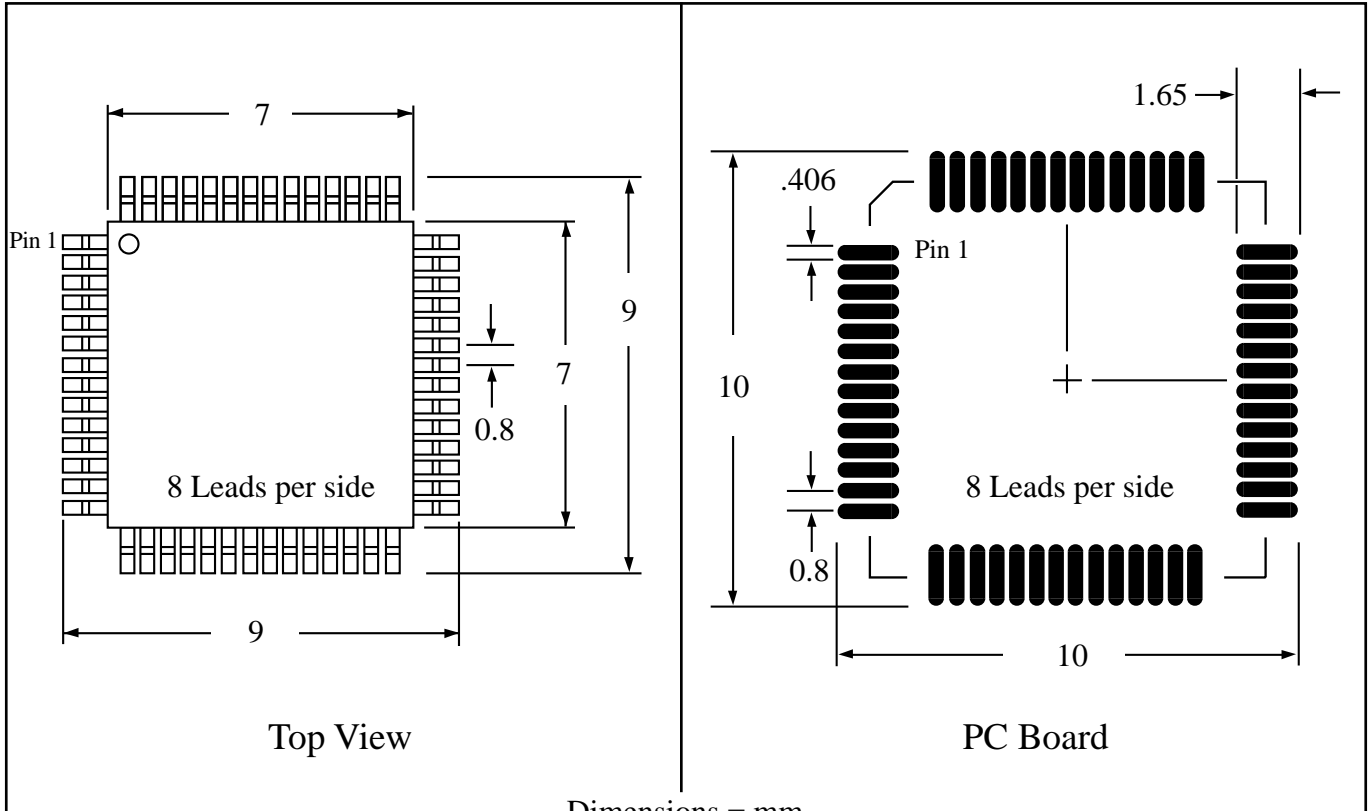

Part # **LQFP32T30-2.0**
 Leads **32** Pitch **0.8mm**
 Body Size **7mmSQ**

Dwg LQ32P8.pdf

Tel 1-714-898-3830

info@toplinedummy.com

Dimensions = mm