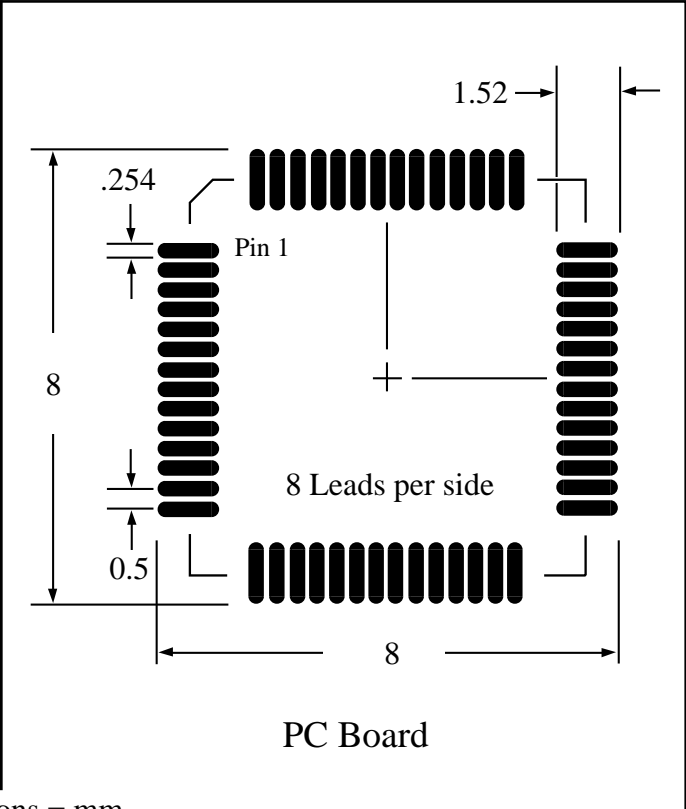

Part # **LQFP32T19.7-2.0**
 Leads **32** Pitch **0.5mm**
 Body Size **5mmSQ**

Dwg LQ32P5.pdf

TopLine™
 Tel 1-714-898-3830
 info@toplinedummy.com

Dimensions = mm