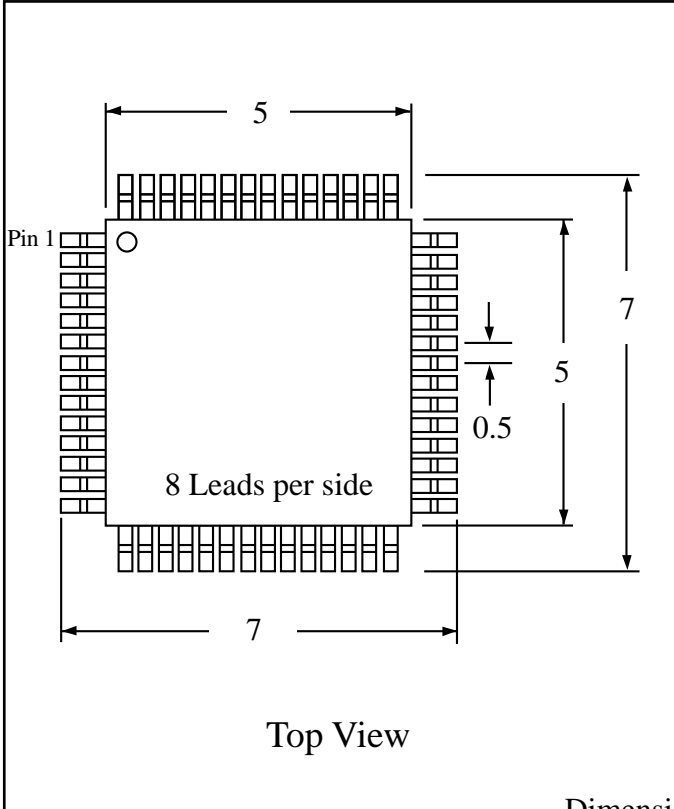

Part # **LQFP32T19.7-2.0**
 Leads **32** Pitch **0.5mm**
 Body Size **5mmSQ**

Dwg LQ32P5.pdf

TopLine™
 Tel 1-714-898-3830
 info@toplinedummy.com

Dimensions = mm